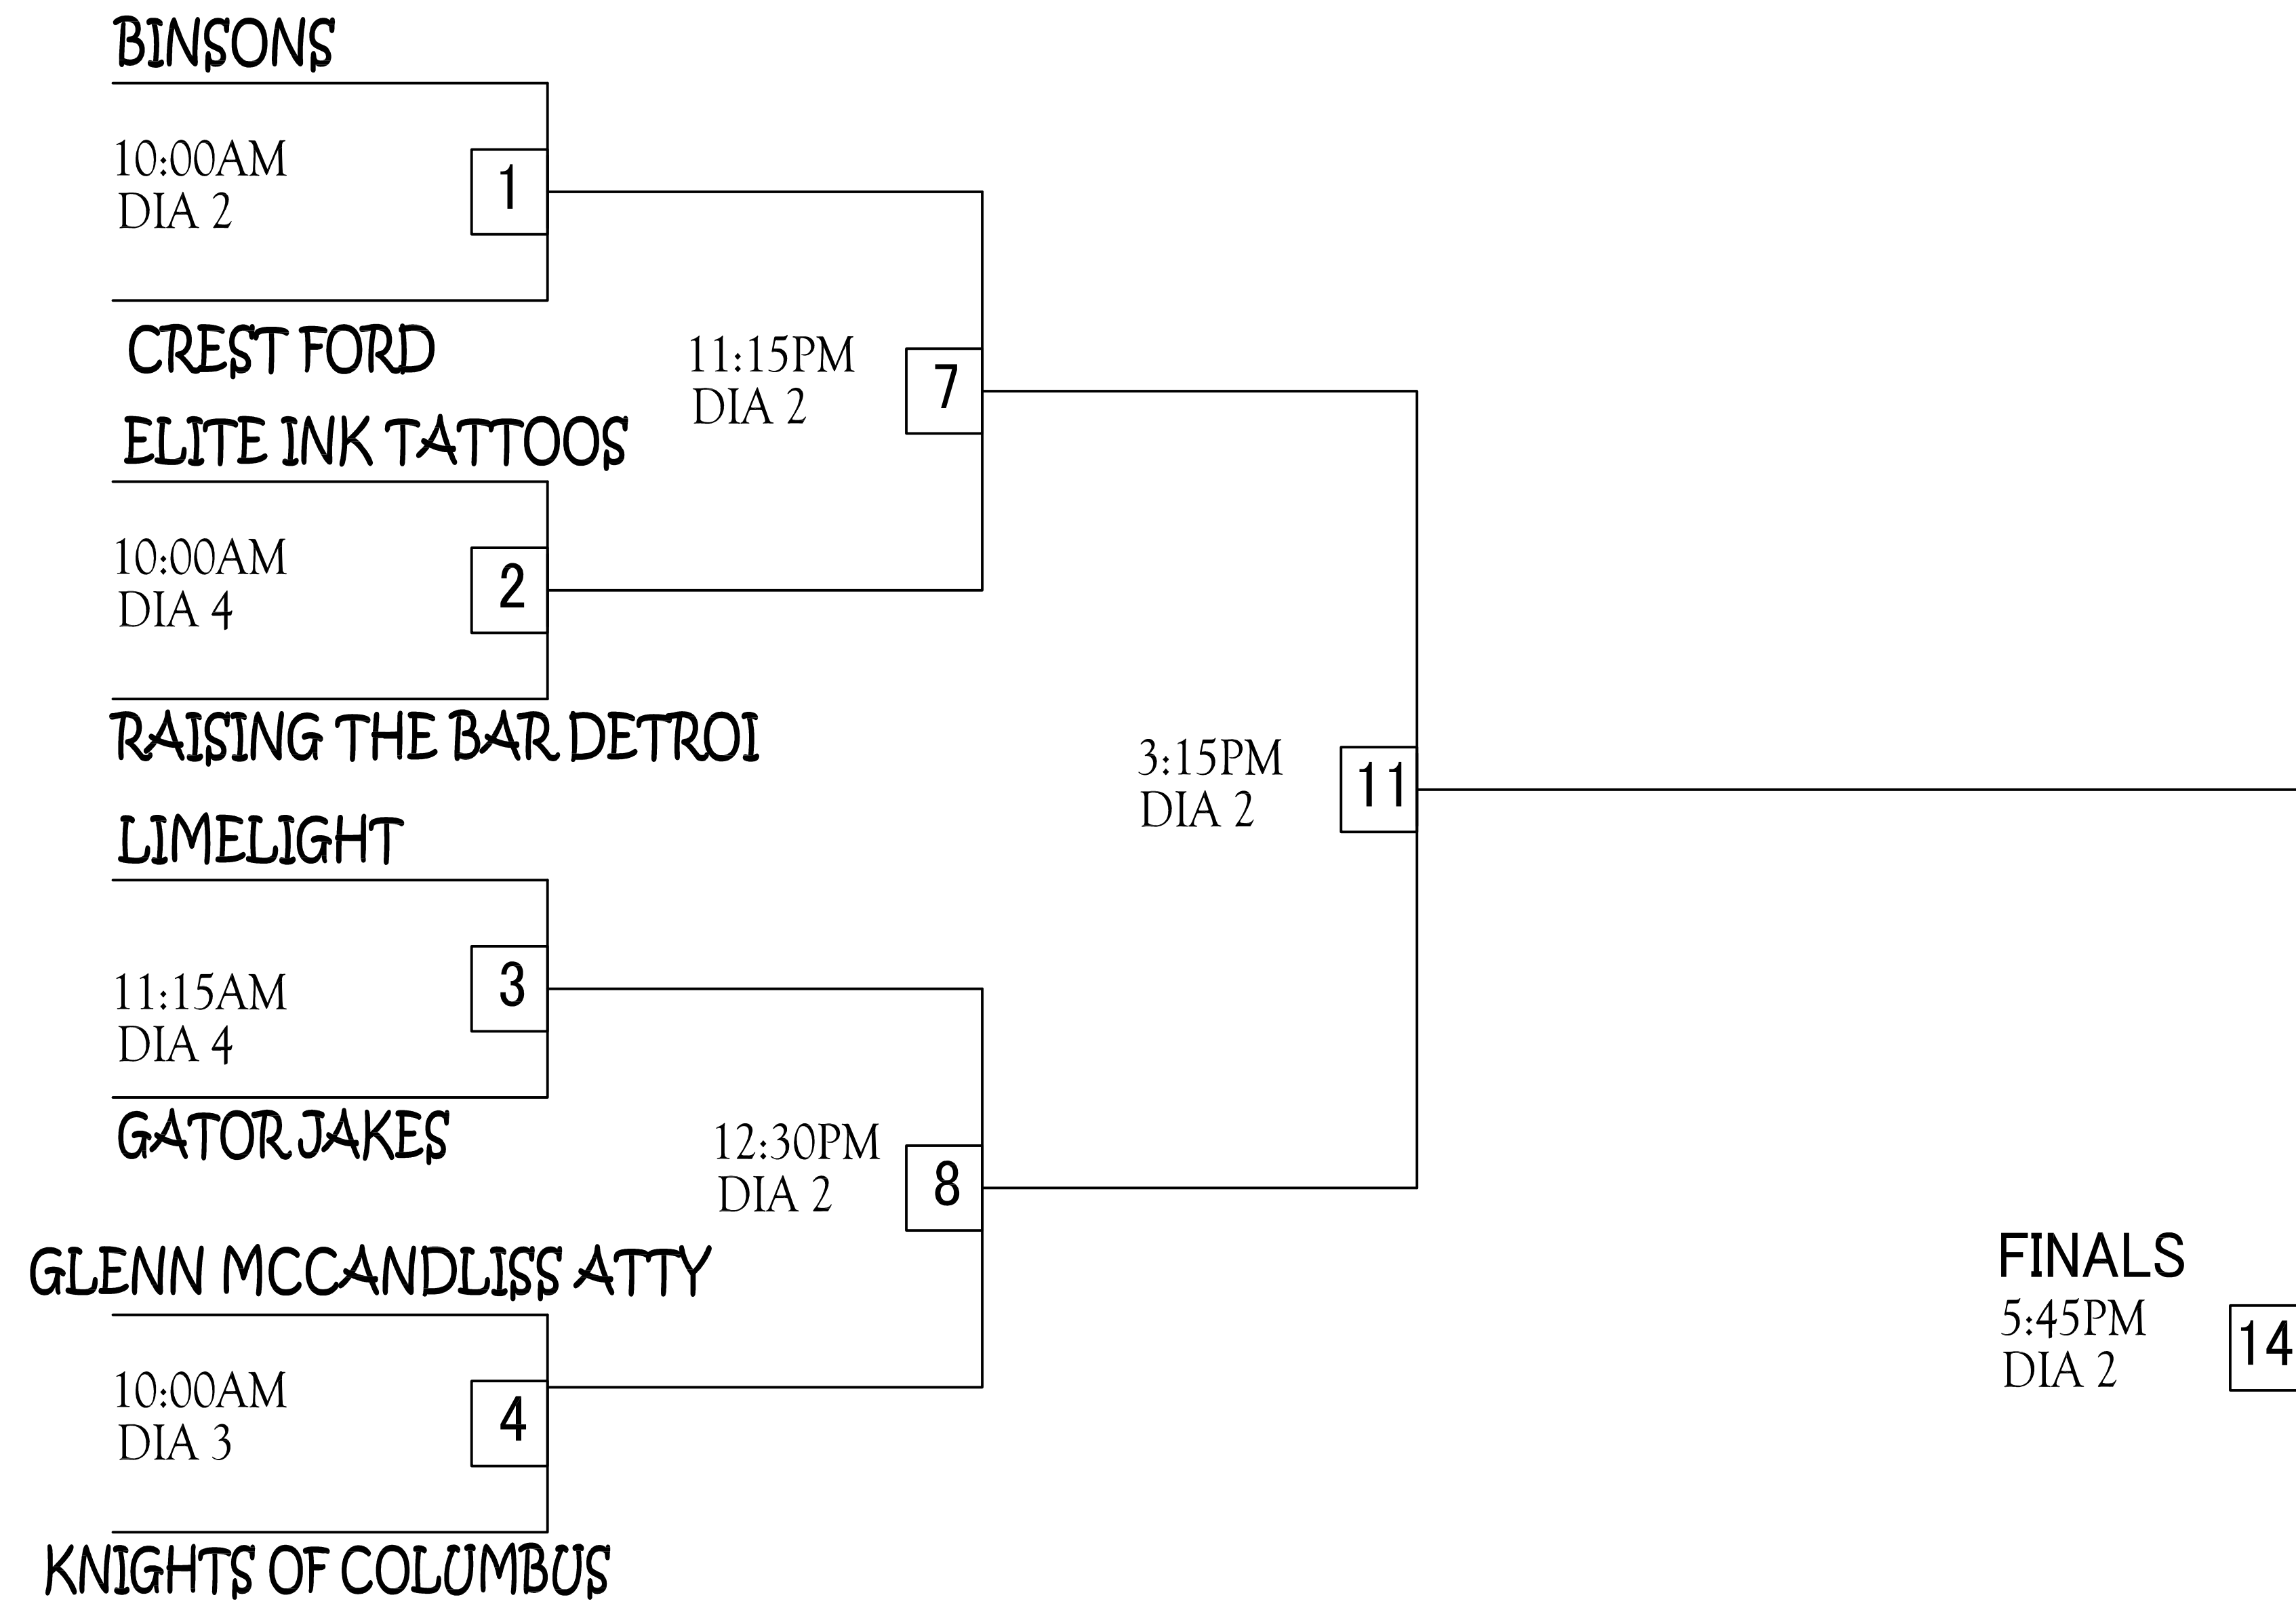

CENTERLINE – LOWER BRACKET

WINNER'S BRACKET

RULES
 LOWER HR: 1 PER GENDER
 (OVER FENCE), THEN INO
 MERCY: 12 AFTER 4, 10 AFTER 5
 PITCH COUNT: 3-2-1 WASTE
 BAT UP TO 14 PLAYERS

LOSER'S BRACKET